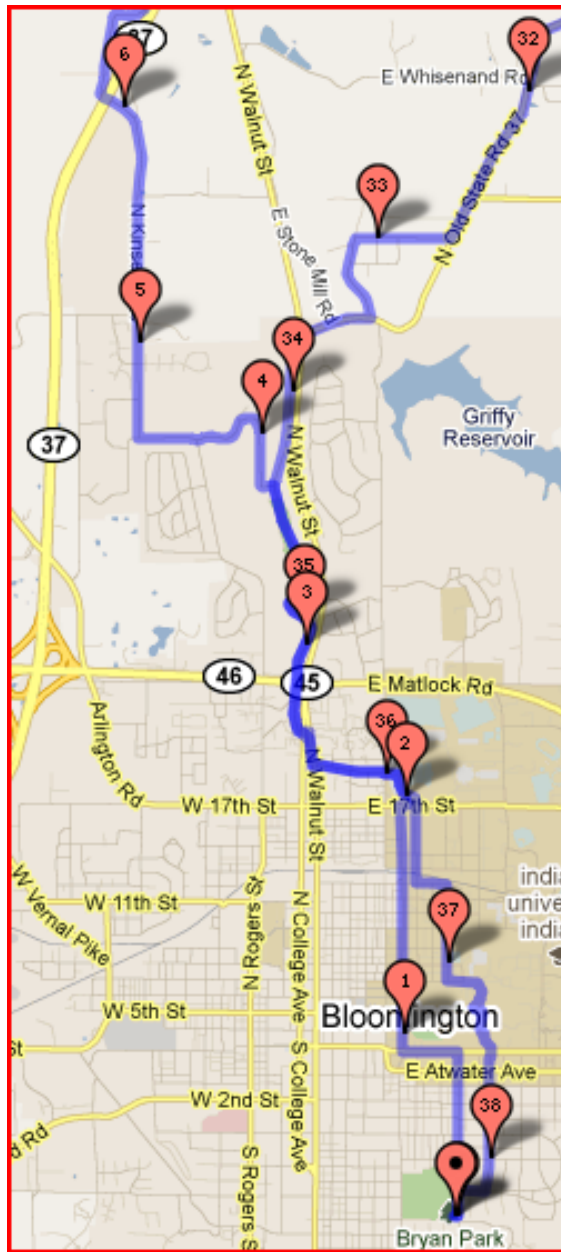

Paragon 22-29-38 miles <http://www.gmap-pedometer.com/?r=4277808>

Alternate Route (22 miles): take Simpson Chapel Road to Sample Road, rejoin at Old 37

Alternate Route (29 miles): take Dittmore Road to Chambers Road, rejoin at Old 37