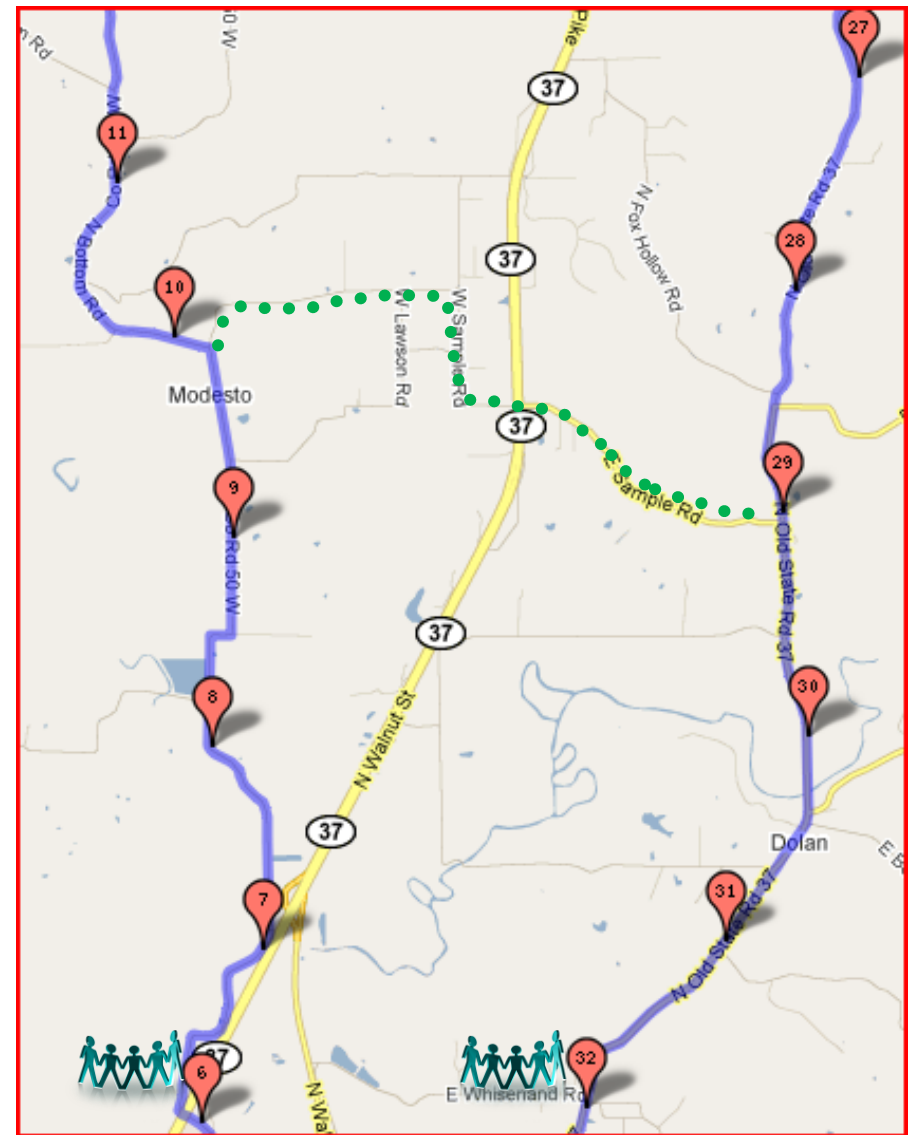

Paragon 22-29-38 miles <http://www.gmap-pedometer.com/?r=4277808>

Alternate Route (22 miles): take Simpson Chapel Road to Sample Road, rejoin at Old 37

Alternate Route (29 miles): take Dittmore Road to Chambers Road, rejoin at Old 37