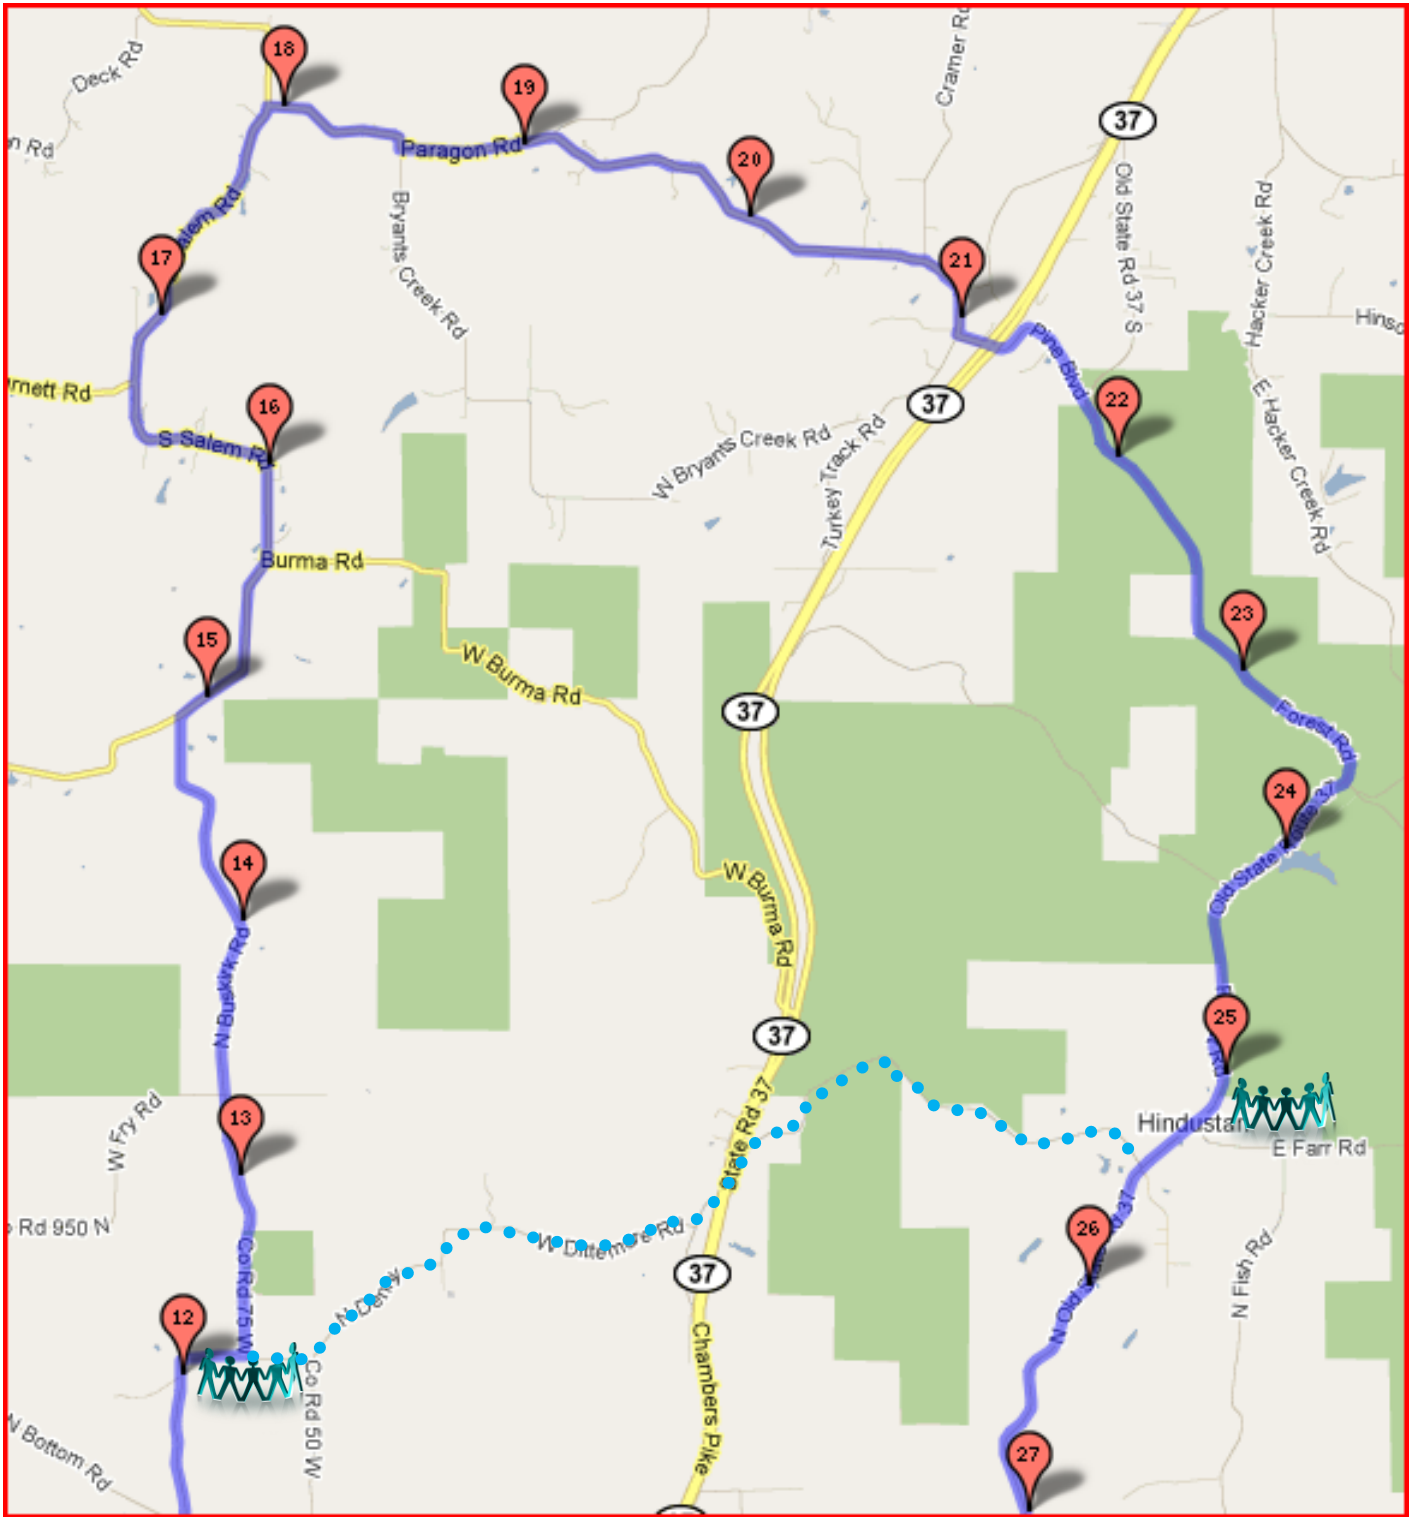

Paragon 22-29-38 miles <http://www.gmap-pedometer.com/?r=4277808>

Alternate Route (22 miles): take Simpson Chapel Road to Sample Road, rejoin at Old 37

Alternate Route (29 miles): take Dittmore Road to Chambers Road, rejoin at Old 37